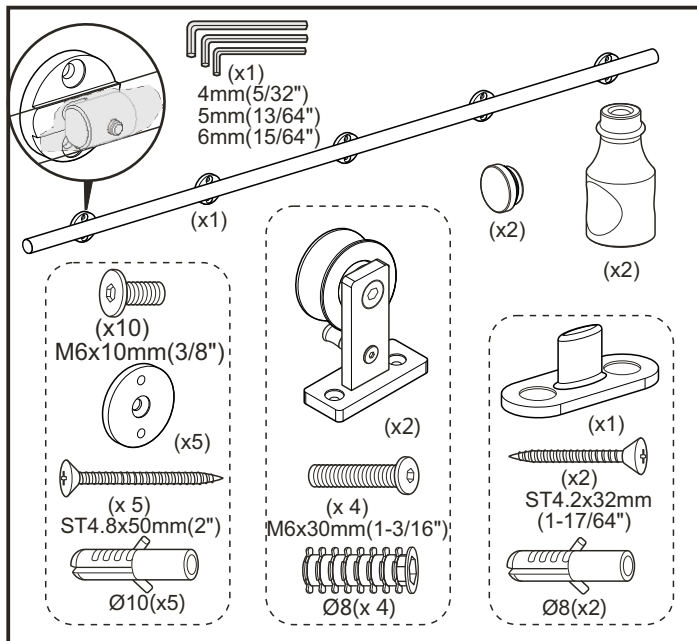

# Installation Manual

To obtain the maximum weight capacity, all rail mounting fasteners must be mounted directly into solid wood. Do NOT install directly onto a drywall surface. A solid wood header is recommended as shown in instruction box 2.