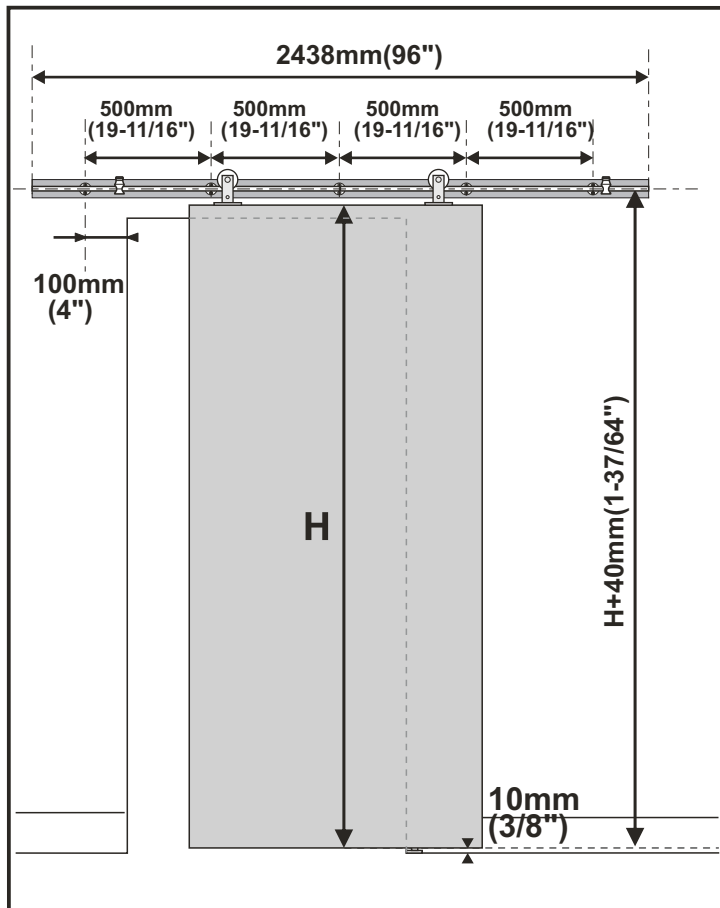

# Installation Manual

To obtain the maximum weight capacity, all rail mounting fasteners must be mounted directly into solid wood. Do NOT install directly onto a drywall surface. A solid wood header is recommended as shown in instruction box 2.